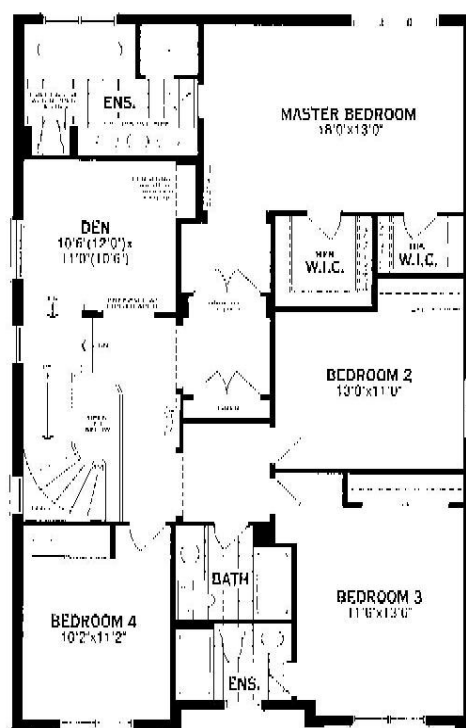

SECOND FLOOR PLAN
4 BEDROOM & DEN

OPT. SECOND FLOOR
4 BEDROOM,
3 BATH & DEN

OPT. SECOND FLOOR
5 BEDROOM &
3 BATH

BASEMENT

DV4032
THE EDENSIO
3019 S.F.
INCL. 23 S.F.
OPEN AREA