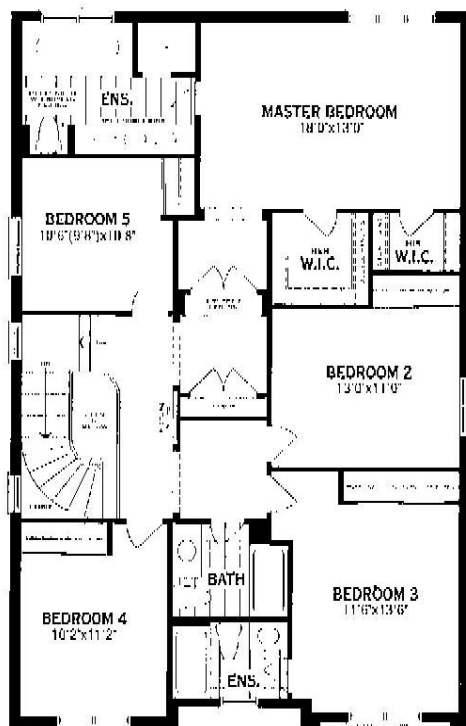

SECOND FLOOR PLAN
4 BEDROOM & DEN

OPT. SECOND FLOOR
4 BEDROOM,
3 BATH & DEN

OPT. SECOND FLOOR
5 BEDROOM &
3 BATH

BASEMENT

DV4032
THE EDENSIO
3019 S.F.
INCL. 23 S.F.
OPEN AREA